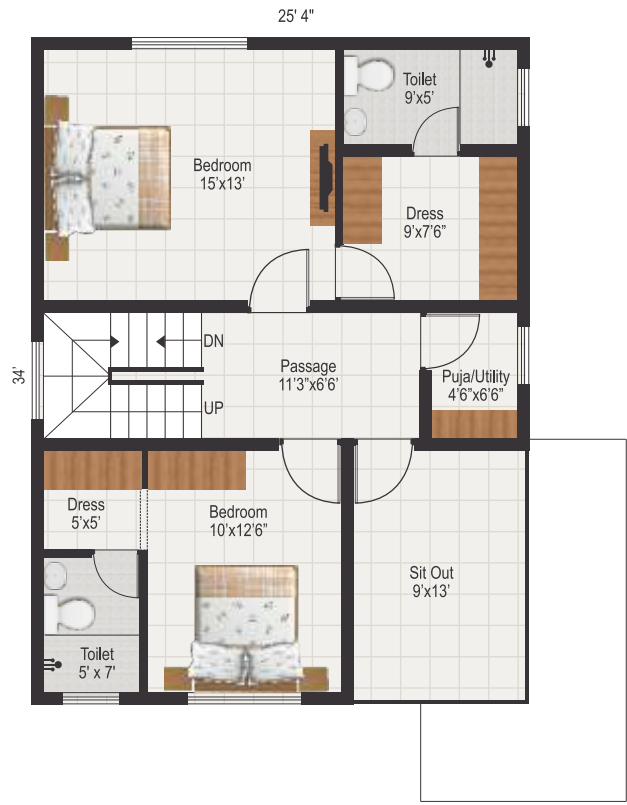

VILLA ORCHIDS

KOWKUR, BOLLARUM
SECUNDERABAD

TYPE - B1

Ground Floor Plan

First Floor Plan

Total Area : 1940 sft.